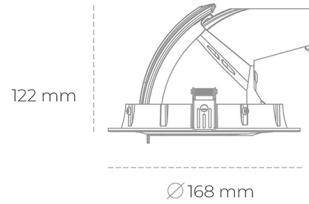

DOWNLIGHT QUNA A MINI 957 10W 24° WHITE SPECIAL ON/OFF

Article number: N211-K0003-CC957-H8-R24-ZC01_250-S8-###

LED	COB
Light colour	5700 [K] SPECIAL
CRI	90
Led chip flux	1318 [lm]
Luminous flux	1054 [lm]
System power	10 [W]
Luminaire Efficiency	105 [lm/W]
Beam angle	24°
Controller	ON/OFF
MacAdam	3 SDCM

Downlight LED

LED downlight for drop ceiling installation. Aluminium housing. Glass cover included. Available in white, black and grey. Any RAL palette colour available on enquiry. Housing enables adjustment in two axis planes. Reflector beams available: 15°, 24°, 36° and 60°. Maximum power is 30W.

LUMINAIRE

Weight	1,2 [kg]
Protection rating IP , IK , class	IP 20, IK 3,
Luminaire colour	WHITE
Cover	Glass
Operating voltage	220-240V 50-60Hz

Note: All data are typical values. Tolerance of measurements +/-10% System features may change with product improvements due to technical advances.