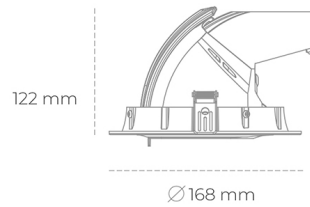

DOWNLIGHT QUNA A MINI 935 21W 60° WHITE HI EFFICIENT ON/OFF

Article number: N211-K0003-BB935-H8-R60-ZC02_550-S8-###

LED	COB
Light colour	3500 [K] HI EFFICIENT
CRI	90
Led chip flux	3341 [lm]
Luminous flux	2672 [lm]
System power	21 [W]
Luminaire Efficiency	127 [lm/W]
Beam angle	60°
Controller	ON/OFF
MacAdam	3 SDCM

Downlight LED

LED downlight for drop ceiling installation. Aluminium housing. Glass cover included. Available in white, black and grey. Any RAL palette colour available on enquiry. Housing enables adjustment in two axis planes. Reflector beams available: 15°, 24°, 36° and 60°. Maximum power is 30W.

LUMINAIRE

Weight	1,2 [kg]
Protection rating IP , IK , class	IP 20, IK 3,
Luminaire colour	WHITE
Cover	Glass
Operating voltage	220-240V 50-60Hz

Note: All data are typical values. Tolerance of measurements +/-10% System features may change with product improvements due to technical advances.