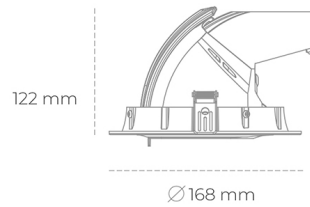

DOWNLIGHT QUNA A MINI 935 14W 24° WHITE HI EFFICIENT ON/OFF

Article number: N211-K0003-BB935-H8-R24-ZC01_350-S8-###

LED	COB
Light colour	3500 [K] HI EFFICIENT
CRI	90
Led chip flux	2174 [lm]
Luminous flux	1739 [lm]
System power	14 [W]
Luminaire Efficiency	124 [lm/W]
Beam angle	24°
Controller	ON/OFF
MacAdam	3 SDCM

Downlight LED

LED downlight for drop ceiling installation. Aluminium housing. Glass cover included. Available in white, black and grey. Any RAL palette colour available on enquiry. Housing enables adjustment in two axis planes. Reflector beams available: 15°, 24°, 36° and 60°. Maximum power is 30W.

LUMINAIRE

Weight	1,2 [kg]
Protection rating IP , IK , class	IP 20, IK 3,
Luminaire colour	WHITE
Cover	Glass
Operating voltage	220-240V 50-60Hz

Note: All data are typical values. Tolerance of measurements +/-10% System features may change with product improvements due to technical advances.