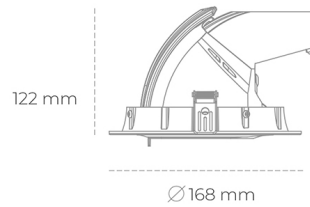

## DOWNLIGHT QUNA A MINI 935 23W 15° WHITE HI EFFICIENT ON/OFF

Article number: N211-K0003-BB935-H8-R15-ZC02\_600-S8-###

LED	COB
Light colour	3500 [K] HI EFFICIENT
CRI	90
Led chip flux	3624 [lm]
Luminous flux	2899 [lm]
System power	23 [W]
Luminaire Efficiency	126 [lm/W]
Beam angle	15°
Controller	ON/OFF
MacAdam	3 SDCM

### Downlight LED

LED downlight for drop ceiling installation. Aluminium housing. Glass cover included. Available in white, black and grey. Any RAL palette colour available on enquiry. Housing enables adjustment in two axis planes. Reflector beams available: 15°, 24°, 36° and 60°. Maximum power is 30W.

### LUMINAIRE

Weight	1,2 [kg]
Protection rating IP , IK , class	IP 20, IK 3,
Luminaire colour	WHITE
Cover	Glass
Operating voltage	220-240V 50-60Hz

Note: All data are typical values. Tolerance of measurements +/-10% System features may change with product improvements due to technical advances.