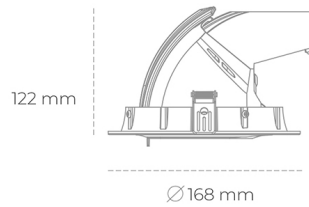

DOWNLIGHT QUNA A MINI 930 23W 60° WHITE HI EFFICIENT ON/OFF

Article number: N211-K0003-BB930-H8-R60-ZC02_600-S8-###

LED	COB
Light colour	3000 [K] HI EFFICIENT
CRI	90
Led chip flux	3787 [lm]
Luminous flux	3029 [lm]
System power	23 [W]
Luminaire Efficiency	132 [lm/W]
Beam angle	60°
Controller	ON/OFF
MacAdam	3 SDCM

Downlight LED

LED downlight for drop ceiling installation. Aluminium housing. Glass cover included. Available in white, black and grey. Any RAL palette colour available on enquiry. Housing enables adjustment in two axis planes. Reflector beams available: 15°, 24°, 36° and 60°. Maximum power is 30W.

LUMINAIRE

Weight	1,2 [kg]
Protection rating IP , IK , class	IP 20, IK 3,
Luminaire colour	WHITE
Cover	Glass
Operating voltage	220-240V 50-60Hz

Note: All data are typical values. Tolerance of measurements +/-10% System features may change with product improvements due to technical advances.