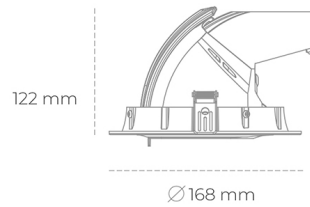

# DOWNLIGHT QUNA A MINI 930 19W 24° WHITE HI EFFICIENT ON/OFF

Article number: N211-K0003-BB930-H8-R24-ZC01\_500-S8-###

LED	COB
Light colour	3000 [K] HI EFFICIENT
CRI	90
Led chip flux	3184 [lm]
Luminous flux	2547 [lm]
System power	19 [W]
Luminaire Efficiency	134 [lm/W]
Beam angle	24°
Controller	ON/OFF
MacAdam	3 SDCM

### Downlight LED

LED downlight for drop ceiling installation. Aluminium housing. Glass cover included. Available in white, black and grey. Any RAL palette colour available on enquiry. Housing enables adjustment in two axis planes. Reflector beams available: 15°, 24°, 36° and 60°. Maximum power is 30W.

### LUMINAIRE

Weight	1,2 [kg]
Protection rating IP , IK , class	IP 20, IK 3,
Luminaire colour	WHITE
Cover	Glass
Operating voltage	220-240V 50-60Hz

Note: All data are typical values. Tolerance of measurements +/-10% System features may change with product improvements due to technical advances.