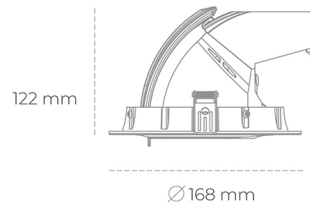

## DOWNLIGHT QUNA A MINI 930 14W 24° WHITE HI EFFICIENT ON/OFF

Article number: N211-K0003-BB930-H8-R24-ZC01\_350-S8-###

|                      |                       |
|----------------------|-----------------------|
| LED                  | COB                   |
| Light colour         | 3000 [K] HI EFFICIENT |
| CRI                  | 90                    |
| Led chip flux        | 2256 [lm]             |
| Luminous flux        | 1804 [lm]             |
| System power         | 14 [W]                |
| Luminaire Efficiency | 129 [lm/W]            |
| Beam angle           | 24°                   |
| Controller           | ON/OFF                |
| MacAdam              | 3 SDCM                |

### Downlight LED

LED downlight for drop ceiling installation. Aluminium housing. Glass cover included. Available in white, black and grey. Any RAL palette colour available on enquiry. Housing enables adjustment in two axis planes. Reflector beams available: 15°, 24°, 36° and 60°. Maximum power is 30W.

### LUMINAIRE

|                                   |                  |
|-----------------------------------|------------------|
| Weight                            | 1,2 [kg]         |
| Protection rating IP , IK , class | IP 20, IK 3,     |
| Luminaire colour                  | WHITE            |
| Cover                             | Glass            |
| Operating voltage                 | 220-240V 50-60Hz |