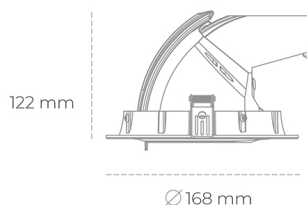

DOWNLIGHT QUNA A MINI 835 23W 60° BLACK | ON/OFF

LED	COB
Light colour	3500 [K] |
CRI	80
Led chip flux	3340 [lm]
Luminous flux	2672 [lm]
System power	23 [W]
Luminaire Efficiency	116 [lm/W]
Beam angle	60°
Controller	ON/OFF
MacAdam	3 SDCM

Downlight LED

LED downlight for drop ceiling installation. Aluminium housing. Glass cover included. Available in white, black and grey. Any RAL palette colour available on enquiry. Housing enables adjustment in two axis planes. Reflector beams available: 15°, 24°, 36° and 60°. Maximum power is 30W.

LUMINAIRE

Weight	1,2 [kg]
Protection rating IP , IK , class	IP 20, IK 3,
Luminaire colour	BLACK
Cover	Glass
Operating voltage	220-240V 50-60Hz

Note: All data are typical values. Tolerance of measurements +/-10% System features may change with product improvements due to technical advances.

OPTIONS

RAL colours on enquiry, honeycomb louver on enquiry, Casambi on enquiry, DALI on enquiry, Phase-cut dimming on enquiry.

Generated: 29.06.2024

+48 32 388 80 00

www.cora.pl
cora@cora.pl

Street: Ignatza Hakuby 18
41-914 Bytom, Polska