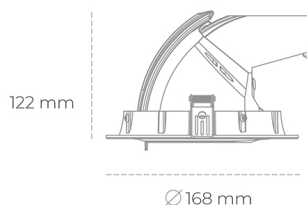

DOWNLIGHT QUNA A MINI 835 21W 60° BLACK | ON/OFF

LED	COB
Light colour	3500 [K] |
CRI	80
Led chip flux	3061 [lm]
Luminous flux	2448 [lm]
System power	21 [W]
Luminaire Efficiency	117 [lm/W]
Beam angle	60°
Controller	ON/OFF
MacAdam	3 SDCM

Downlight LED

LED downlight for drop ceiling installation. Aluminium housing. Glass cover included. Available in white, black and grey. Any RAL palette colour available on enquiry. Housing enables adjustment in two axis planes. Reflector beams available: 15°, 24°, 36° and 60°. Maximum power is 30W.

LUMINAIRE

Weight	1,2 [kg]
Protection rating IP , IK , class	IP 20, IK 3,
Luminaire colour	BLACK
Cover	Glass
Operating voltage	220-240V 50-60Hz

Note: All data are typical values. Tolerance of measurements +/-10% System features may change with product improvements due to technical advances.

OPTIONS

RAL colours on enquiry, honeycomb louver on enquiry, Casambi on enquiry, DALI on enquiry, Phase-cut dimming on enquiry.

Generated: 26.06.2024

+48 32 388 80 00

www.cora.pl
cora@cora.pl

Street: Ignatza Hakuby 18
41-914 Bytom, Polska