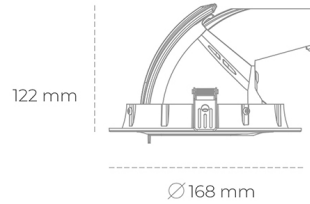

## DOWNLIGHT QUNA A MINI 935 31W 15° BLACK HI EFFICIENT ON/OFF

Article number: N211-K0002-BB935-H8-R15-ZC03\_800-S8-###

LED	COB
Light colour	3500 [K] HI EFFICIENT
CRI	90
Led chip flux	4723 [lm]
Luminous flux	3778 [lm]
System power	31 [W]
Luminaire Efficiency	122 [lm/W]
Beam angle	15°
Controller	ON/OFF
MacAdam	3 SDCM

### Downlight LED

LED downlight for drop ceiling installation. Aluminium housing. Glass cover included. Available in white, black and grey. Any RAL palette colour available on enquiry. Housing enables adjustment in two axis planes. Reflector beams available: 15°, 24°, 36° and 60°. Maximum power is 30W.

### LUMINAIRE

Weight	1,2 [kg]
Protection rating IP , IK , class	IP 20, IK 3,
Luminaire colour	BLACK
Cover	Glass
Operating voltage	220-240V 50-60Hz

Note: All data are typical values. Tolerance of measurements +/-10% System features may change with product improvements due to technical advances.