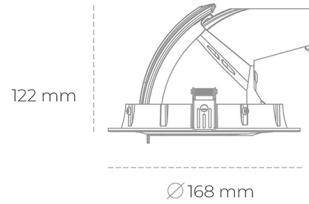

DOWNLIGHT QUNA A MINI 820 10W 24° GREY MEAT PINK ON/OFF

Article number: N211-K0001-VE820-H8-R24-ZC01_250-S8-###

LED	COB
Light colour	2000 [K] MEAT PINK
CRI	80
Led chip flux	895 [lm]
Luminous flux	716 [lm]
System power	10 [W]
Luminaire Efficiency	72 [lm/W]
Beam angle	24°
Controller	ON/OFF
MacAdam	3 SDCM

Downlight LED

LED downlight for drop ceiling installation. Aluminium housing. Glass cover included. Available in white, black and grey. Any RAL palette colour available on enquiry. Housing enables adjustment in two axis planes. Reflector beams available: 15°, 24°, 36° and 60°. Maximum power is 30W.

LUMINAIRE

Weight	1,2 [kg]
Protection rating IP , IK , class	IP 20, IK 3,
Luminaire colour	GREY
Cover	Glass
Operating voltage	220-240V 50-60Hz

Note: All data are typical values. Tolerance of measurements +/-10% System features may change with product improvements due to technical advances.