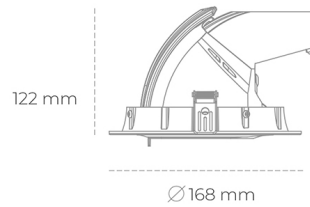

DOWNLIGHT QUNA A MINI 940 23W 24° GREY | ON/OFF

Article number: N211-K0001-RF940-H8-R24-ZC02_600-S8-###

LED	COB
Light colour	4000 [K]
CRI	90
Led chip flux	2899 [lm]
Luminous flux	2319 [lm]
System power	23 [W]
Luminaire Efficiency	101 [lm/W]
Beam angle	24°
Controller	ON/OFF
MacAdam	3 SDCM

Downlight LED

LED downlight for drop ceiling installation. Aluminium housing. Glass cover included. Available in white, black and grey. Any RAL palette colour available on enquiry. Housing enables adjustment in two axis planes. Reflector beams available: 15°, 24°, 36° and 60°. Maximum power is 30W.

LUMINAIRE

Weight	1,2 [kg]
Protection rating IP , IK , class	IP 20, IK 3,
Luminaire colour	GREY
Cover	Glass
Operating voltage	220-240V 50-60Hz

Note: All data are typical values. Tolerance of measurements +/-10% System features may change with product improvements due to technical advances.