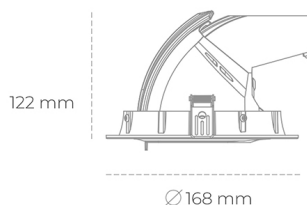

DOWNLIGHT QUNA A MINI 930 21W 24° GREY | ON/OFF

LED	COB
Light colour	3000 [K] |
CRI	90
Led chip flux	2536 [lm]
Luminous flux	2028 [lm]
System power	21 [W]
Luminaire Efficiency	97 [lm/W]
Beam angle	24°
Controller	ON/OFF
MacAdam	3 SDCM

Downlight LED

LED downlight for drop ceiling installation. Aluminium housing. Glass cover included. Available in white, black and grey. Any RAL palette colour available on enquiry. Housing enables adjustment in two axis planes. Reflector beams available: 15°, 24°, 36° and 60°. Maximum power is 30W.

LUMINAIRE

Weight	1,2 [kg]
Protection rating IP , IK , class	IP 20, IK 3,
Luminaire colour	GREY
Cover	Glass
Operating voltage	220-240V 50-60Hz

Note: All data are typical values. Tolerance of measurements +/-10% System features may change with product improvements due to technical advances.

OPTIONS

RAL colours on enquiry, honeycomb louver on enquiry , Casambi on enquiry, DALI on enquiry, Phase-cut dimming on enquiry.

Generated: 16.07.2024

+48 32 388 80 00

www.cora.pl
cora@cora.pl

Street: Ignatza Hakuby 18
41-914 Bytom, Polska