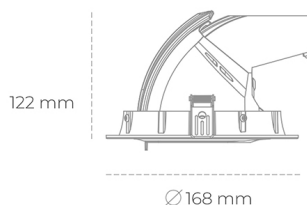

DOWNLIGHT QUNA A MINI 850 10W 36° GREY | ON/OFF

LED	COB
Light colour	5000 [K] |
CRI	80
Led chip flux	1447 [lm]
Luminous flux	1157 [lm]
System power	10 [W]
Luminaire Efficiency	116 [lm/W]
Beam angle	36°
Controller	ON/OFF
MacAdam	3 SDCM

Downlight LED

LED downlight for drop ceiling installation. Aluminium housing. Glass cover included. Available in white, black and grey. Any RAL palette colour available on enquiry. Housing enables adjustment in two axis planes. Reflector beams available: 15°, 24°, 36° and 60°. Maximum power is 30W.

LUMINAIRE

Weight	1,2 [kg]
Protection rating IP , IK , class	IP 20, IK 3,
Luminaire colour	GREY
Cover	Glass
Operating voltage	220-240V 50-60Hz

Note: All data are typical values. Tolerance of measurements +/-10% System features may change with product improvements due to technical advances.

OPTIONS

RAL colours on enquiry, honeycomb louver on enquiry, Casambi on enquiry, DALI on enquiry, Phase-cut dimming on enquiry.

Generated: 16.07.2024

+48 32 388 80 00

www.cora.pl
cora@cora.pl

Street: Ignatza Hakuby 18
41-914 Bytom, Polska