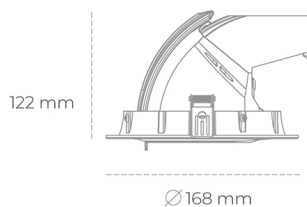

DOWNLIGHT QUNA A MINI 840 27W 24° GREY | ON/OFF

LED	COB
Light colour	4000 [K] |
CRI	80
Led chip flux	3974 [lm]
Luminous flux	3179 [lm]
System power	27 [W]
Luminaire Efficiency	118 [lm/W]
Beam angle	24°
Controller	ON/OFF
MacAdam	3 SDCM

Downlight LED

LED downlight for drop ceiling installation. Aluminium housing. Glass cover included. Available in white, black and grey. Any RAL palette colour available on enquiry. Housing enables adjustment in two axis planes. Reflector beams available: 15°, 24°, 36° and 60°. Maximum power is 30W.

LUMINAIRE

Weight	1,2 [kg]
Protection rating IP , IK , class	IP 20, IK 3,
Luminaire colour	GREY
Cover	Glass
Operating voltage	220-240V 50-60Hz

Note: All data are typical values. Tolerance of measurements +/-10% System features may change with product improvements due to technical advances.

OPTIONS

RAL colours on enquiry, honeycomb louver on enquiry , Casambi on enquiry, DALI on enquiry, Phase-cut dimming on enquiry.

Generated: 16.07.2024

+48 32 388 80 00

www.cora.pl
cora@cora.pl

Street: Ignatza Hakuby 18
41-914 Bytom, Polska