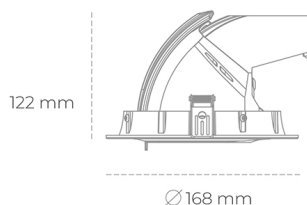

DOWNLIGHT QUNA A MINI 835 10W 36° GREY | ON/OFF

LED	COB
Light colour	3500 [K] |
CRI	80
Led chip flux	1391 [lm]
Luminous flux	1112 [lm]
System power	10 [W]
Luminaire Efficiency	111 [lm/W]
Beam angle	36°
Controller	ON/OFF
MacAdam	3 SDCM

Downlight LED

LED downlight for drop ceiling installation. Aluminium housing. Glass cover included. Available in white, black and grey. Any RAL palette colour available on enquiry. Housing enables adjustment in two axis planes. Reflector beams available: 15°, 24°, 36° and 60°. Maximum power is 30W.

LUMINAIRE

Weight	1,2 [kg]
Protection rating IP , IK , class	IP 20, IK 3,
Luminaire colour	GREY
Cover	Glass
Operating voltage	220-240V 50-60Hz

Note: All data are typical values. Tolerance of measurements +/-10% System features may change with product improvements due to technical advances.

OPTIONS

RAL colours on enquiry, honeycomb louver on enquiry , Casambi on enquiry, DALI on enquiry, Phase-cut dimming on enquiry.

Generated: 16.07.2024

+48 32 388 80 00

www.cora.pl
cora@cora.pl

Street: Ignatza Hakuby 18
41-914 Bytom, Polska