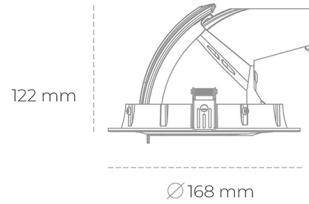

DOWNLIGHT QUNA A MINI 835 14W 24° GREY | ON/OFF

Article number: N211-K0001-RF835-H8-R24-ZC01_350-S8-###

| | |
|----------------------|------------|
| LED | COB |
| Light colour | 3500 [K] |
| CRI | 80 |
| Led chip flux | 1948 [lm] |
| Luminous flux | 1558 [lm] |
| System power | 14 [W] |
| Luminaire Efficiency | 111 [lm/W] |
| Beam angle | 24° |
| Controller | ON/OFF |
| MacAdam | 3 SDCM |

Downlight LED

LED downlight for drop ceiling installation. Aluminium housing. Glass cover included. Available in white, black and grey. Any RAL palette colour available on enquiry. Housing enables adjustment in two axis planes. Reflector beams available: 15°, 24°, 36° and 60°. Maximum power is 30W.

LUMINAIRE

| | |
|-----------------------------------|------------------|
| Weight | 1,2 [kg] |
| Protection rating IP , IK , class | IP 20, IK 3, |
| Luminaire colour | GREY |
| Cover | Glass |
| Operating voltage | 220-240V 50-60Hz |