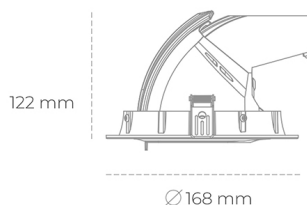

DOWNLIGHT QUNA A MINI 835 10W 24° GREY | ON/OFF

LED	COB
Light colour	3500 [K] |
CRI	80
Led chip flux	1391 [lm]
Luminous flux	1112 [lm]
System power	10 [W]
Luminaire Efficiency	111 [lm/W]
Beam angle	24°
Controller	ON/OFF
MacAdam	3 SDCM

Downlight LED

LED downlight for drop ceiling installation. Aluminium housing. Glass cover included. Available in white, black and grey. Any RAL palette colour available on enquiry. Housing enables adjustment in two axis planes. Reflector beams available: 15°, 24°, 36° and 60°. Maximum power is 30W.

LUMINAIRE

Weight	1,2 [kg]
Protection rating IP , IK , class	IP 20, IK 3,
Luminaire colour	GREY
Cover	Glass
Operating voltage	220-240V 50-60Hz

Note: All data are typical values. Tolerance of measurements +/-10% System features may change with product improvements due to technical advances.

OPTIONS

RAL colours on enquiry, honeycomb louver on enquiry , Casambi on enquiry, DALI on enquiry, Phase-cut dimming on enquiry.

Generated: 16.07.2024

+48 32 388 80 00

www.cora.pl
cora@cora.pl

Street: Ignatza Hakuby 18
41-914 Bytom, Polska