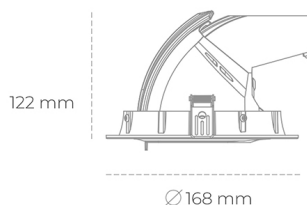

DOWNLIGHT QUNA A MINI 827 10W 24° GREY | ON/OFF

LED	COB
Light colour	2700 [K] |
CRI	80
Led chip flux	1347 [lm]
Luminous flux	1077 [lm]
System power	10 [W]
Luminaire Efficiency	108 [lm/W]
Beam angle	24°
Controller	ON/OFF
MacAdam	3 SDCM

Downlight LED

LED downlight for drop ceiling installation. Aluminium housing. Glass cover included. Available in white, black and grey. Any RAL palette colour available on enquiry. Housing enables adjustment in two axis planes. Reflector beams available: 15°, 24°, 36° and 60°. Maximum power is 30W.

LUMINAIRE

Weight	1,2 [kg]
Protection rating IP , IK , class	IP 20, IK 3,
Luminaire colour	GREY
Cover	Glass
Operating voltage	220-240V 50-60Hz

Note: All data are typical values. Tolerance of measurements +/-10% System features may change with product improvements due to technical advances.

OPTIONS

RAL colours on enquiry, honeycomb louver on enquiry , Casambi on enquiry, DALI on enquiry, Phase-cut dimming on enquiry.

Generated: 16.07.2024

+48 32 388 80 00

www.cora.pl
cora@cora.pl

Street: Ignatza Hakuby 18
41-914 Bytom, Polska