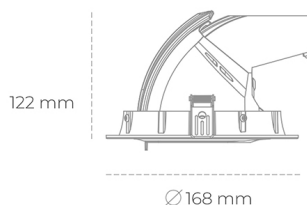

DOWNLIGHT QUNA A MINI 930 31W 60° GREY CRI97 ON/OFF

LED	COB
Light colour	3000 [K] CRI97
CRI	90
Led chip flux	3368 [lm]
Luminous flux	2694 [lm]
System power	31 [W]
Luminaire Efficiency	87 [lm/W]
Beam angle	60°
Controller	ON/OFF
MacAdam	3 SDCM

Downlight LED

LED downlight for drop ceiling installation. Aluminium housing. Glass cover included. Available in white, black and grey. Any RAL palette colour available on enquiry. Housing enables adjustment in two axis planes. Reflector beams available: 15°, 24°, 36° and 60°. Maximum power is 30W.

LUMINAIRE

Weight	1,2 [kg]
Protection rating IP , IK , class	IP 20, IK 3,
Luminaire colour	GREY
Cover	Glass
Operating voltage	220-240V 50-60Hz

Note: All data are typical values. Tolerance of measurements +/-10% System features may change with product improvements due to technical advances.

OPTIONS

RAL colours on enquiry, honeycomb louver on enquiry , Casambi on enquiry, DALI on enquiry, Phase-cut dimming on enquiry.

Generated: 26.06.2024

+48 32 388 80 00

www.cora.pl
cora@cora.pl

Street: Ignatza Hakuby 18
41-914 Bytom, Polska