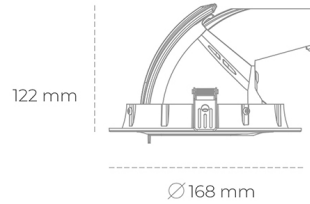

# DOWNLIGHT QUNA A MINI 935 11W 60° GREY PREMIUM WHITE ON/OFF

Article number: N211-K0001-HE935-HA-R60-ZC01\_250-S8-###

LED	COB
Light colour	3500 [K] PREMIUM WHITE
CRI	90
Led chip flux	1545 [lm]
Luminous flux	1236 [lm]
System power	11 [W]
Luminaire Efficiency	112 [lm/W]
Beam angle	60°
Controller	ON/OFF
MacAdam	3 SDCM

### Downlight LED

LED downlight for drop ceiling installation. Aluminium housing. Glass cover included. Available in white, black and grey. Any RAL palette colour available on enquiry. Housing enables adjustment in two axis planes. Reflector beams available: 15°, 24°, 36° and 60°. Maximum power is 30W.

### LUMINAIRE

Weight	1,2 [kg]
Protection rating IP , IK , class	IP 20, IK 3,
Luminaire colour	GREY
Cover	Glass
Operating voltage	220-240V 50-60Hz

Note: All data are typical values. Tolerance of measurements +/-10% System features may change with product improvements due to technical advances.