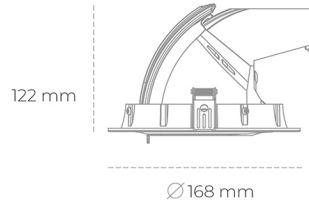

# DOWNLIGHT QUNA A MINI 940 14W 60° GREY HI EFFICIENT ON/OFF

Article number: N211-K0001-BB940-H8-R60-ZC01\_350-S8-###

LED	COB
Light colour	4000 [K] HI EFFICIENT
CRI	90
Led chip flux	2260 [lm]
Luminous flux	1808 [lm]
System power	14 [W]
Luminaire Efficiency	129 [lm/W]
Beam angle	60°
Controller	ON/OFF
MacAdam	3 SDCM

### Downlight LED

LED downlight for drop ceiling installation. Aluminium housing. Glass cover included. Available in white, black and grey. Any RAL palette colour available on enquiry. Housing enables adjustment in two axis planes. Reflector beams available: 15°, 24°, 36° and 60°. Maximum power is 30W.

### LUMINAIRE

Weight	1,2 [kg]
Protection rating IP , IK , class	IP 20, IK 3,
Luminaire colour	GREY
Cover	Glass
Operating voltage	220-240V 50-60Hz

Note: All data are typical values. Tolerance of measurements +/-10% System features may change with product improvements due to technical advances.