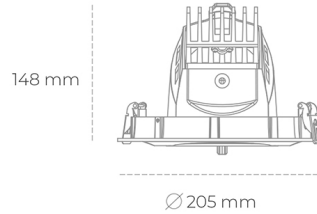

DOWNLIGHT QUNA A 930 21W 36° WHITE | ON/OFF

LED	COB
Light colour	3000 [K] |
CRI	90
Led chip flux	2536 [lm]
Luminous flux	2028 [lm]
System power	21 [W]
Luminaire Efficiency	97 [lm/W]
Beam angle	36°
Controller	ON/OFF
MacAdam	3 SDCM

Downlight LED

LED downlight for drop ceiling installation. Aluminium housing. Glass cover included. Available in white, black and grey. Any RAL palette colour available on enquiry. Housing enables adjustment in two axis planes. Reflector beams available: 12°, 24°, 36° and 60°. Maximum power is 37W.

LUMINAIRE

Weight	1,5 [kg]
Protection rating IP , IK , class	IP 20, IK 3,
Luminaire colour	WHITE
Cover	Glass
Operating voltage	220-240V 50-60Hz

Note: All data are typical values. Tolerance of measurements +/-10% System features may change with product improvements due to technical advances.

OPTIONS

RAL colours on enquiry, honeycomb louver on enquiry, Casambi on enquiry, DALI on enquiry, Phase-cut dimming on enquiry.

Generated: 26.06.2024

+48 32 388 80 00

www.cora.pl
cora@cora.pl

Street: Ignatza Hakuby 18
41-914 Bytom, Polska