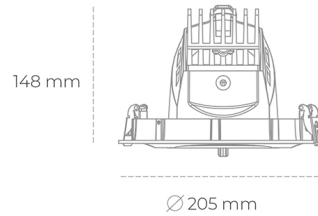

DOWNLIGHT QUNA A 850 31W 36° WHITE | ON/OFF

Article number: N210-K0003-RF850-H8-Q36-ZC03_800-S7-###

LED	COB
Light colour	5000 [K]
CRI	80
Led chip flux	4633 [lm]
Luminous flux	3706 [lm]
System power	31 [W]
Luminaire Efficiency	120 [lm/W]
Beam angle	36°
Controller	ON/OFF
MacAdam	3 SDCM

Downlight LED

LED downlight for drop ceiling installation. Aluminium housing. Glass cover included. Available in white, black and grey. Any RAL palette colour available on enquiry. Housing enables adjustment in two axis planes. Reflector beams available: 12°, 24°, 36° and 60°. Maximum power is 37W.

LUMINAIRE

Weight	1,5 [kg]
Protection rating IP , IK , class	IP 20, IK 3,
Luminaire colour	WHITE
Cover	Glass
Operating voltage	220-240V 50-60Hz

Note: All data are typical values. Tolerance of measurements +/-10% System features may change with product improvements due to technical advances.