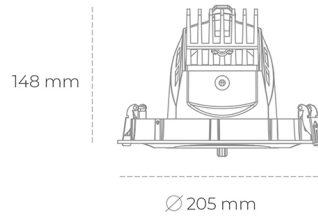

## DOWNLIGHT QUNA A 840 35W 60° WHITE | ON/OFF

Article number: N210-K0003-RF840-H8-Q60-ZC03\_900-S7-###

LED	COB
Light colour	4000 [K]
CRI	80
Led chip flux	5110 [lm]
Luminous flux	4088 [lm]
System power	35 [W]
Luminaire Efficiency	117 [lm/W]
Beam angle	60°
Controller	ON/OFF
MacAdam	3 SDCM

### Downlight LED

LED downlight for drop ceiling installation. Aluminium housing. Glass cover included. Available in white, black and grey. Any RAL palette colour available on enquiry. Housing enables adjustment in two axis planes. Reflector beams available: 12°, 24°, 36° and 60°. Maximum power is 37W.

### LUMINAIRE

Weight	1,5 [kg]
Protection rating IP , IK , class	IP 20, IK 3,
Luminaire colour	WHITE
Cover	Glass
Operating voltage	220-240V 50-60Hz

Note: All data are typical values. Tolerance of measurements +/-10% System features may change with product improvements due to technical advances.