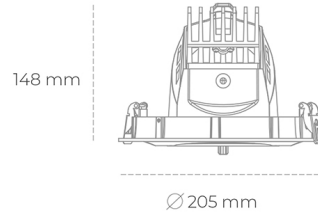

DOWNLIGHT QUNA A 835 14W 12° WHITE | ON/OFF

Article number: N210-K0003-RF835-H8-Q12-ZC01_350-S7-###

LED	COB
Light colour	3500 [K]
CRI	80
Led chip flux	1948 [lm]
Luminous flux	1558 [lm]
System power	14 [W]
Luminaire Efficiency	111 [lm/W]
Beam angle	12°
Controller	ON/OFF
MacAdam	3 SDCM

Downlight LED

LED downlight for drop ceiling installation. Aluminium housing. Glass cover included. Available in white, black and grey. Any RAL palette colour available on enquiry. Housing enables adjustment in two axis planes. Reflector beams available: 12°, 24°, 36° and 60°. Maximum power is 37W.

LUMINAIRE

Weight	1,5 [kg]
Protection rating IP , IK , class	IP 20, IK 3,
Luminaire colour	Glass
Cover	220-240V 50-60Hz
Operating voltage	

Note: All data are typical values. Tolerance of measurements +/-10% System features may change with product improvements due to technical advances.