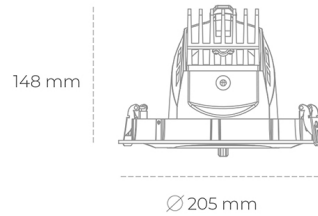

## DOWNLIGHT QUNA A 830 19W 60° WHITE | ON/OFF

Article number: N210-K0003-RF830-H8-Q60-ZC01\_500-S7-###

LED	COB
Light colour	3000 [K]
CRI	80
Led chip flux	2722 [lm]
Luminous flux	2177 [lm]
System power	19 [W]
Luminaire Efficiency	115 [lm/W]
Beam angle	60°
Controller	ON/OFF
MacAdam	3 SDCM

### Downlight LED

LED downlight for drop ceiling installation. Aluminium housing. Glass cover included. Available in white, black and grey. Any RAL palette colour available on enquiry. Housing enables adjustment in two axis planes. Reflector beams available: 12°, 24°, 36° and 60°. Maximum power is 37W.

### LUMINAIRE

Weight	1,5 [kg]
Protection rating IP , IK , class	IP 20, IK 3,
Luminaire colour	WHITE
Cover	Glass
Operating voltage	220-240V 50-60Hz

Note: All data are typical values. Tolerance of measurements +/-10% System features may change with product improvements due to technical advances.