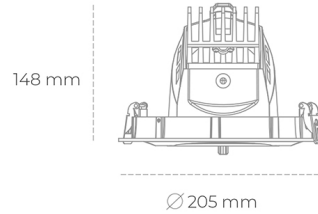

DOWNLIGHT QUNA A 830 23W 24° WHITE | ON/OFF

LED	COB
Light colour	3000 [K] |
CRI	80
Led chip flux	3266 [lm]
Luminous flux	2612 [lm]
System power	23 [W]
Luminaire Efficiency	114 [lm/W]
Beam angle	24°
Controller	ON/OFF
MacAdam	3 SDCM

Downlight LED

LED downlight for drop ceiling installation. Aluminium housing. Glass cover included. Available in white, black and grey. Any RAL palette colour available on enquiry. Housing enables adjustment in two axis planes. Reflector beams available: 12°, 24°, 36° and 60°. Maximum power is 37W.

LUMINAIRE

Weight	1,5 [kg]
Protection rating IP , IK , class	IP 20, IK 3,
Luminaire colour	WHITE
Cover	Glass
Operating voltage	220-240V 50-60Hz

Note: All data are typical values. Tolerance of measurements +/-10% System features may change with product improvements due to technical advances.

OPTIONS

RAL colours on enquiry, honeycomb louver on enquiry, Casambi on enquiry, DALI on enquiry, Phase-cut dimming on enquiry.

Generated: 16.07.2024

+48 32 388 80 00

www.cora.pl
cora@cora.pl

Street: Ignatza Hakuby 18
41-914 Bytom, Polska