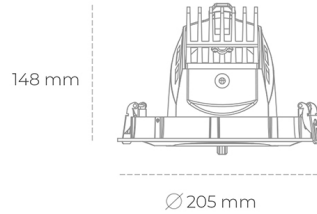

DOWNLIGHT QUNA A 940 27W 36° WHITE PREMIUM WHITE ON/OFF

Article number: N210-K0003-PW940-HA-Q36-ZC02_700-S7-###

LED	COB
Light colour	4000 [K] PREMIUM WHITE
CRI	90
Led chip flux	3634 [lm]
Luminous flux	2907 [lm]
System power	27 [W]
Luminaire Efficiency	108 [lm/W]
Beam angle	36°
Controller	ON/OFF
MacAdam	3 SDCM

Downlight LED

LED downlight for drop ceiling installation. Aluminium housing. Glass cover included. Available in white, black and grey. Any RAL palette colour available on enquiry. Housing enables adjustment in two axis planes. Reflector beams available: 12°, 24°, 36° and 60°. Maximum power is 37W.

LUMINAIRE

Weight	1,5 [kg]
Protection rating IP , IK , class	IP 20, IK 3,
Luminaire colour	Glass
Cover	220-240V 50-60Hz
Operating voltage	

Note: All data are typical values. Tolerance of measurements +/-10% System features may change with product improvements due to technical advances.