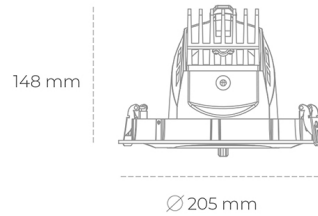

DOWNLIGHT QUNA A 935 23W 60° WHITE PREMIUM WHITE ON/OFF

Article number: N210-K0003-HE935-HA-Q60-ZC02_600-S7-###

LED	COB
Light colour	3500 [K] PREMIUM WHITE
CRI	90
Led chip flux	3513 [lm]
Luminous flux	2810 [lm]
System power	23 [W]
Luminaire Efficiency	122 [lm/W]
Beam angle	60°
Controller	ON/OFF
MacAdam	3 SDCM

Downlight LED

LED downlight for drop ceiling installation. Aluminium housing. Glass cover included. Available in white, black and grey. Any RAL palette colour available on enquiry. Housing enables adjustment in two axis planes. Reflector beams available: 12°, 24°, 36° and 60°. Maximum power is 37W.

LUMINAIRE

Weight	1,5 [kg]
Protection rating IP , IK , class	IP 20, IK 3,
Luminaire colour	WHITE
Cover	Glass
Operating voltage	220-240V 50-60Hz

Note: All data are typical values. Tolerance of measurements +/-10% System features may change with product improvements due to technical advances.