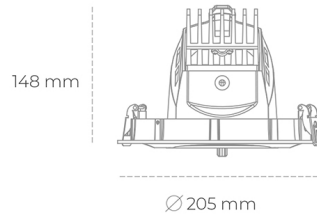

DOWNLIGHT QUNA A 935 27W 12° WHITE PREMIUM WHITE ON/OFF

Article number: N210-K0003-HE935-HA-Q12-ZC02_700-S7-###

LED	COB
Light colour	3500 [K] PREMIUM WHITE
CRI	90
Led chip flux	4038 [lm]
Luminous flux	3230 [lm]
System power	27 [W]
Luminaire Efficiency	120 [lm/W]
Beam angle	12°
Controller	ON/OFF
MacAdam	3 SDCM

Downlight LED

LED downlight for drop ceiling installation. Aluminium housing. Glass cover included. Available in white, black and grey. Any RAL palette colour available on enquiry. Housing enables adjustment in two axis planes. Reflector beams available: 12°, 24°, 36° and 60°. Maximum power is 37W.

LUMINAIRE

Weight	1,5 [kg]
Protection rating IP , IK , class	IP 20, IK 3,
Luminaire colour	WHITE
Cover	Glass
Operating voltage	220-240V 50-60Hz

Note: All data are typical values. Tolerance of measurements +/-10% System features may change with product improvements due to technical advances.