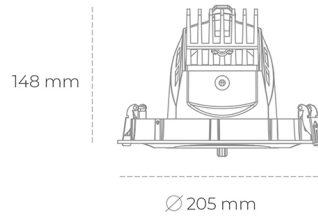

DOWNLIGHT QUNA A 935 21W 12° WHITE PREMIUM WHITE ON/OFF

Article number: N210-K0003-HE935-HA-Q12-ZC02_550-S7-###

LED	COB
Light colour	3500 [K] PREMIUM WHITE
CRI	90
Led chip flux	3245 [lm]
Luminous flux	2596 [lm]
System power	21 [W]
Luminaire Efficiency	124 [lm/W]
Beam angle	12°
Controller	ON/OFF
MacAdam	3 SDCM

Downlight LED

LED downlight for drop ceiling installation. Aluminium housing. Glass cover included. Available in white, black and grey. Any RAL palette colour available on enquiry. Housing enables adjustment in two axis planes. Reflector beams available: 12°, 24°, 36° and 60°. Maximum power is 37W.

LUMINAIRE

Weight	1,5 [kg]
Protection rating IP , IK , class	IP 20, IK 3,
Luminaire colour	WHITE
Cover	Glass
Operating voltage	220-240V 50-60Hz

Note: All data are typical values. Tolerance of measurements +/-10% System features may change with product improvements due to technical advances.