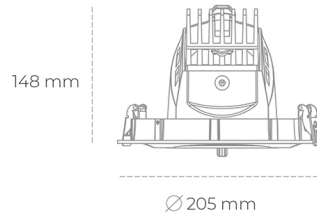

DOWNLIGHT QUNA A 940 27W 36° WHITE HI EFFICIENT ON/OFF

Article number: N210-K0003-BB940-H8-Q36-ZC02_700-S7-###

LED	COB
Light colour	4000 [K] HI EFFICIENT
CRI	90
Led chip flux	4385 [lm]
Luminous flux	3508 [lm]
System power	27 [W]
Luminaire Efficiency	130 [lm/W]
Beam angle	36°
Controller	ON/OFF
MacAdam	3 SDCM

Downlight LED

LED downlight for drop ceiling installation. Aluminium housing. Glass cover included. Available in white, black and grey. Any RAL palette colour available on enquiry. Housing enables adjustment in two axis planes. Reflector beams available: 12°, 24°, 36° and 60°. Maximum power is 37W.

LUMINAIRE

Weight	1,5 [kg]
Protection rating IP , IK , class	IP 20, IK 3,
Luminaire colour	WHITE
Cover	Glass
Operating voltage	220-240V 50-60Hz

Note: All data are typical values. Tolerance of measurements +/-10% System features may change with product improvements due to technical advances.