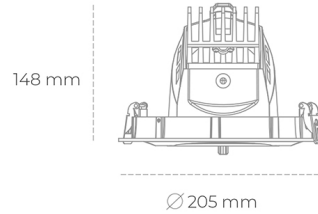

DOWNLIGHT QUNA A 940 19W 36° WHITE HI EFFICIENT ON/OFF

LED	COB
Light colour	4000 [K] HI EFFICIENT
CRI	90
Led chip flux	3189 [lm]
Luminous flux	2551 [lm]
System power	19 [W]
Luminaire Efficiency	134 [lm/W]
Beam angle	36°
Controller	ON/OFF
MacAdam	3 SDCM

Downlight LED

LED downlight for drop ceiling installation. Aluminium housing. Glass cover included. Available in white, black and grey. Any RAL palette colour available on enquiry. Housing enables adjustment in two axis planes. Reflector beams available: 12°, 24°, 36° and 60°. Maximum power is 37W.

LUMINAIRE

Weight	1,5 [kg]
Protection rating IP , IK , class	IP 20, IK 3,
Luminaire colour	WHITE
Cover	Glass
Operating voltage	220-240V 50-60Hz

Note: All data are typical values. Tolerance of measurements +/-10% System features may change with product improvements due to technical advances.

OPTIONS

RAL colours on enquiry, honeycomb louver on enquiry , Casambi on enquiry, DALI on enquiry, Phase-cut dimming on enquiry.

Generated: 16.07.2024

+48 32 388 80 00

www.cora.pl
cora@cora.pl

Street: Ignatza Hakuby 18
41-914 Bytom, Polska