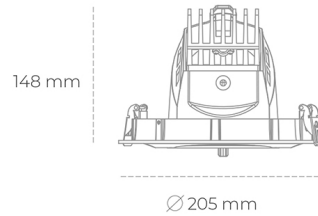

DOWNLIGHT QUNA A 935 36W 36° WHITE HI EFFICIENT ON/OFF

Article number: N210-K0003-BB935-H8-Q36-ZC03_950-S7-###

LED	COB
Light colour	3500 [K] HI EFFICIENT
CRI	90
Led chip flux	5518 [lm]
Luminous flux	4414 [lm]
System power	36 [W]
Luminaire Efficiency	123 [lm/W]
Beam angle	36°
Controller	ON/OFF
MacAdam	3 SDCM

Downlight LED

LED downlight for drop ceiling installation. Aluminium housing. Glass cover included. Available in white, black and grey. Any RAL palette colour available on enquiry. Housing enables adjustment in two axis planes. Reflector beams available: 12°, 24°, 36° and 60°. Maximum power is 37W.

LUMINAIRE

Weight	1,5 [kg]
Protection rating IP , IK , class	IP 20, IK 3,
Luminaire colour	WHITE
Cover	Glass
Operating voltage	220-240V 50-60Hz

Note: All data are typical values. Tolerance of measurements +/-10% System features may change with product improvements due to technical advances.