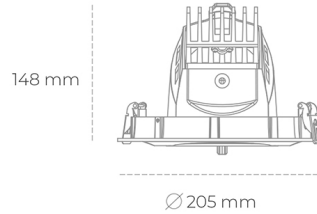

DOWNLIGHT QUNA A 940 31W 60° BLACK | ON/OFF

LED	COB
Light colour	4000 [K] |
CRI	90
Led chip flux	3866 [lm]
Luminous flux	3092 [lm]
System power	31 [W]
Luminaire Efficiency	100 [lm/W]
Beam angle	60°
Controller	ON/OFF
MacAdam	3 SDCM

Downlight LED

LED downlight for drop ceiling installation. Aluminium housing. Glass cover included. Available in white, black and grey. Any RAL palette colour available on enquiry. Housing enables adjustment in two axis planes. Reflector beams available: 12°, 24°, 36° and 60°. Maximum power is 37W.

LUMINAIRE

Weight	1,5 [kg]
Protection rating IP , IK , class	IP 20, IK 3,
Luminaire colour	BLACK
Cover	Glass
Operating voltage	220-240V 50-60Hz

Note: All data are typical values. Tolerance of measurements +/-10% System features may change with product improvements due to technical advances.

OPTIONS

RAL colours on enquiry, honeycomb louver on enquiry, Casambi on enquiry, DALI on enquiry, Phase-cut dimming on enquiry.

Generated: 26.06.2024

+48 32 388 80 00

www.cora.pl
cora@cora.pl

Street: Ignatza Hakuby 18
41-914 Bytom, Polska