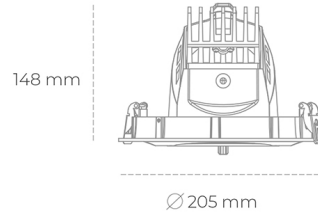

## DOWNLIGHT QUNA A 940 35W 36° BLACK | ON/OFF

Article number: N210-K0002-RF940-H8-Q36-ZC03\_900-S7-###

LED	COB
Light colour	4000 [K]
CRI	90
Led chip flux	4350 [lm]
Luminous flux	3480 [lm]
System power	35 [W]
Luminaire Efficiency	99 [lm/W]
Beam angle	36°
Controller	ON/OFF
MacAdam	3 SDCM

### Downlight LED

LED downlight for drop ceiling installation. Aluminium housing. Glass cover included. Available in white, black and grey. Any RAL palette colour available on enquiry. Housing enables adjustment in two axis planes. Reflector beams available: 12°, 24°, 36° and 60°. Maximum power is 37W.

### LUMINAIRE

Weight	1,5 [kg]
Protection rating IP , IK , class	IP 20, IK 3,
Luminaire colour	BLACK
Cover	Glass
Operating voltage	220-240V 50-60Hz

Note: All data are typical values. Tolerance of measurements +/-10% System features may change with product improvements due to technical advances.