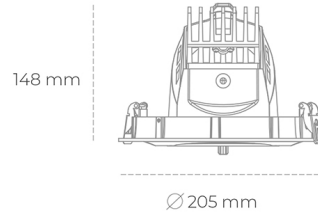

DOWNLIGHT QUNA A 940 21W 12° BLACK | ON/OFF

Article number: N210-K0002-RF940-H8-Q12-ZC02_550-S7-###

LED	COB
Light colour	4000 [K]
CRI	90
Led chip flux	2658 [lm]
Luminous flux	2126 [lm]
System power	21 [W]
Luminaire Efficiency	101 [lm/W]
Beam angle	12°
Controller	ON/OFF
MacAdam	3 SDCM

Downlight LED

LED downlight for drop ceiling installation. Aluminium housing. Glass cover included. Available in white, black and grey. Any RAL palette colour available on enquiry. Housing enables adjustment in two axis planes. Reflector beams available: 12°, 24°, 36° and 60°. Maximum power is 37W.

LUMINAIRE

Weight	1,5 [kg]
Protection rating IP , IK , class	IP 20, IK 3,
Luminaire colour	WHITE
Cover	Glass
Operating voltage	220-240V 50-60Hz

Note: All data are typical values. Tolerance of measurements +/-10% System features may change with product improvements due to technical advances.