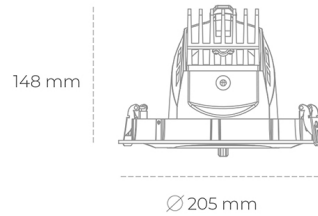

## DOWNLIGHT QUNA A 930 19W 60° BLACK | ON/OFF

Article number: N210-K0002-RF930-H8-Q60-ZC01\_500-S7-###

LED	COB
Light colour	3000 [K]
CRI	90
Led chip flux	2305 [lm]
Luminous flux	1844 [lm]
System power	19 [W]
Luminaire Efficiency	97 [lm/W]
Beam angle	60°
Controller	ON/OFF
MacAdam	3 SDCM

### Downlight LED

LED downlight for drop ceiling installation. Aluminium housing. Glass cover included. Available in white, black and grey. Any RAL palette colour available on enquiry. Housing enables adjustment in two axis planes. Reflector beams available: 12°, 24°, 36° and 60°. Maximum power is 37W.

### LUMINAIRE

Weight	1,5 [kg]
Protection rating IP , IK , class	IP 20, IK 3,
Luminaire colour	BLACK
Cover	Glass
Operating voltage	220-240V 50-60Hz

Note: All data are typical values. Tolerance of measurements +/-10% System features may change with product improvements due to technical advances.