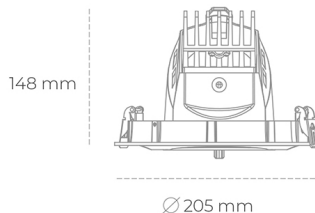

DOWNLIGHT QUNA A 930 14W 60° BLACK | ON/OFF

LED	COB
Light colour	3000 [K] |
CRI	90
Led chip flux	1613 [lm]
Luminous flux	1290 [lm]
System power	14 [W]
Luminaire Efficiency	92 [lm/W]
Beam angle	60°
Controller	ON/OFF
MacAdam	3 SDCM

Downlight LED

LED downlight for drop ceiling installation. Aluminium housing. Glass cover included. Available in white, black and grey. Any RAL palette colour available on enquiry. Housing enables adjustment in two axis planes. Reflector beams available: 12°, 24°, 36° and 60°. Maximum power is 37W.

LUMINAIRE

Weight	1,5 [kg]
Protection rating IP , IK , class	IP 20, IK 3,
Luminaire colour	BLACK
Cover	Glass
Operating voltage	220-240V 50-60Hz

Note: All data are typical values. Tolerance of measurements +/-10% System features may change with product improvements due to technical advances.

OPTIONS

RAL colours on enquiry, honeycomb louver on enquiry, Casambi on enquiry, DALI on enquiry, Phase-cut dimming on enquiry.

Generated: 26.06.2024

+48 32 388 80 00

www.cora.pl
cora@cora.pl

Street: Ignatza Hakuby 18
41-914 Bytom, Polska