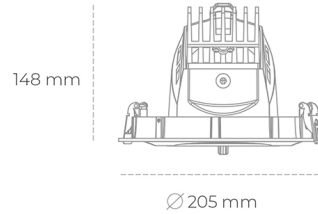

## DOWNLIGHT QUNA A 930 14W 36° BLACK | ON/OFF

Article number: N210-K0002-RF930-H8-Q36-ZC01\_350-S7-###

LED	COB
Light colour	3000 [K]
CRI	90
Led chip flux	1613 [lm]
Luminous flux	1290 [lm]
System power	14 [W]
Luminaire Efficiency	92 [lm/W]
Beam angle	36°
Controller	ON/OFF
MacAdam	3 SDCM

### Downlight LED

LED downlight for drop ceiling installation. Aluminium housing. Glass cover included. Available in white, black and grey. Any RAL palette colour available on enquiry. Housing enables adjustment in two axis planes. Reflector beams available: 12°, 24°, 36° and 60°. Maximum power is 37W.

### LUMINAIRE

Weight	1,5 [kg]
Protection rating IP , IK , class	IP 20, IK 3,
Luminaire colour	BLACK
Cover	Glass
Operating voltage	220-240V 50-60Hz

Note: All data are typical values. Tolerance of measurements +/-10% System features may change with product improvements due to technical advances.