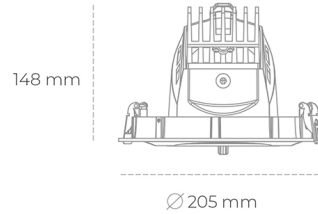

## DOWNLIGHT QUNA A 927 31W 24° BLACK | ON/OFF

Article number: N210-K0002-RF927-H8-Q24-ZC03\_800-S7-###

LED	COB
Light colour	2700 [K]
CRI	80
Led chip flux	3555 [lm]
Luminous flux	2844 [lm]
System power	31 [W]
Luminaire Efficiency	92 [lm/W]
Beam angle	24°
Controller	ON/OFF
MacAdam	3 SDCM

### Downlight LED

LED downlight for drop ceiling installation. Aluminium housing. Glass cover included. Available in white, black and grey. Any RAL palette colour available on enquiry. Housing enables adjustment in two axis planes. Reflector beams available: 12°, 24°, 36° and 60°. Maximum power is 37W.

### LUMINAIRE

Weight	1,5 [kg]
Protection rating IP , IK , class	IP 20, IK 3,
Luminaire colour	WHITE
Cover	Glass
Operating voltage	220-240V 50-60Hz

Note: All data are typical values. Tolerance of measurements +/-10% System features may change with product improvements due to technical advances.