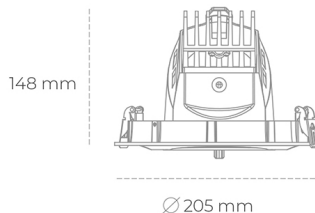

DOWNLIGHT QUNA A 840 25W 12° BLACK | ON/OFF

LED	COB
Light colour	4000 [K] |
CRI	80
Led chip flux	3690 [lm]
Luminous flux	2952 [lm]
System power	25 [W]
Luminaire Efficiency	118 [lm/W]
Beam angle	12°
Controller	ON/OFF
MacAdam	3 SDCM

Downlight LED

LED downlight for drop ceiling installation. Aluminium housing. Glass cover included. Available in white, black and grey. Any RAL palette colour available on enquiry. Housing enables adjustment in two axis planes. Reflector beams available: 12°, 24°, 36° and 60°. Maximum power is 37W.

LUMINAIRE

Weight	1,5 [kg]
Protection rating IP , IK , class	IP 20, IK 3,
Luminaire colour	BLACK
Cover	Glass
Operating voltage	220-240V 50-60Hz

Note: All data are typical values. Tolerance of measurements +/-10% System features may change with product improvements due to technical advances.

OPTIONS

RAL colours on enquiry, honeycomb louver on enquiry , Casambi on enquiry, DALI on enquiry, Phase-cut dimming on enquiry.

Generated: 26.06.2024

+48 32 388 80 00

www.cora.pl
cora@cora.pl

Street: Ignatza Hakuby 18
41-914 Bytom, Polska