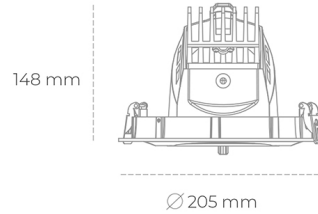

DOWNLIGHT QUNA A 835 25W 60° BLACK | ON/OFF

Article number: N210-K0002-RF835-H8-Q60-ZC02_650-S7-###

LED	COB
Light colour	3500 [K]
CRI	80
Led chip flux	3618 [lm]
Luminous flux	2894 [lm]
System power	25 [W]
Luminaire Efficiency	116 [lm/W]
Beam angle	60°
Controller	ON/OFF
MacAdam	3 SDCM

Downlight LED

LED downlight for drop ceiling installation. Aluminium housing. Glass cover included. Available in white, black and grey. Any RAL palette colour available on enquiry. Housing enables adjustment in two axis planes. Reflector beams available: 12°, 24°, 36° and 60°. Maximum power is 37W.

LUMINAIRE

Weight	1,5 [kg]
Protection rating IP , IK , class	IP 20, IK 3,
Luminaire colour	BLACK
Cover	Glass
Operating voltage	220-240V 50-60Hz

Note: All data are typical values. Tolerance of measurements +/-10% System features may change with product improvements due to technical advances.