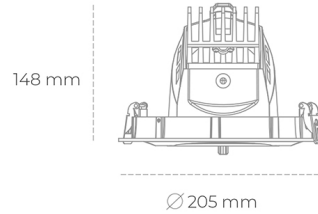

## DOWNLIGHT QUNA A 835 25W 60° BLACK | ON/OFF

Article number: N210-K0002-RF835-H8-Q60-ZC02\_650-S7-###

LED	COB
Light colour	3500 [K]
CRI	80
Led chip flux	3618 [lm]
Luminous flux	2894 [lm]
System power	25 [W]
Luminaire Efficiency	116 [lm/W]
Beam angle	60°
Controller	ON/OFF
MacAdam	3 SDCM

### Downlight LED

LED downlight for drop ceiling installation. Aluminium housing. Glass cover included. Available in white, black and grey. Any RAL palette colour available on enquiry. Housing enables adjustment in two axis planes. Reflector beams available: 12°, 24°, 36° and 60°. Maximum power is 37W.

### LUMINAIRE

Weight	1,5 [kg]
Protection rating IP , IK , class	IP 20, IK 3,
Luminaire colour	BLACK
Cover	Glass
Operating voltage	220-240V 50-60Hz

Note: All data are typical values. Tolerance of measurements +/-10% System features may change with product improvements due to technical advances.