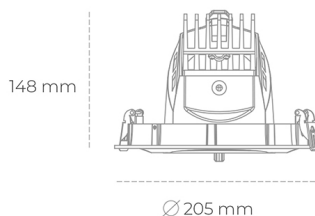

DOWNLIGHT QUNA A 830 21W 36° BLACK | ON/OFF

Article number: N210-K0002-RF830-H8-Q36-ZC02_550-S7-###

LED	COB
Light colour	3000 [K]
CRI	80
Led chip flux	2994 [lm]
Luminous flux	2395 [lm]
System power	21 [W]
Luminaire Efficiency	114 [lm/W]
Beam angle	36°
Controller	ON/OFF
MacAdam	3 SDCM

Downlight LED

LED downlight for drop ceiling installation. Aluminium housing. Glass cover included. Available in white, black and grey. Any RAL palette colour available on enquiry. Housing enables adjustment in two axis planes. Reflector beams available: 12°, 24°, 36° and 60°. Maximum power is 37W.

LUMINAIRE

Weight	1,5 [kg]
Protection rating IP , IK , class	IP 20, IK 3,
Luminaire colour	BLACK
Cover	Glass
Operating voltage	220-240V 50-60Hz

Note: All data are typical values. Tolerance of measurements +/-10% System features may change with product improvements due to technical advances.