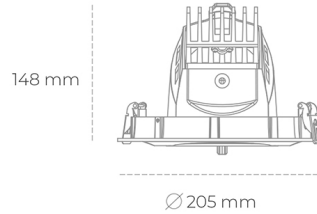

DOWNLIGHT QUNA A 930 20W 12° BLACK PREMIUM COLOR ON/OFF

LED	COB
Light colour	3000 [K] PREMIUM COLOR
CRI	90
Led chip flux	2200 [lm]
Luminous flux	1760 [lm]
System power	20 [W]
Luminaire Efficiency	88 [lm/W]
Beam angle	12°
Controller	ON/OFF
MacAdam	3 SDCM

Downlight LED

LED downlight for drop ceiling installation. Aluminium housing. Glass cover included. Available in white, black and grey. Any RAL palette colour available on enquiry. Housing enables adjustment in two axis planes. Reflector beams available: 12°, 24°, 36° and 60°. Maximum power is 37W.

LUMINAIRE

Weight	1,5 [kg]
Protection rating IP , IK , class	IP 20, IK 3,
Luminaire colour	BLACK
Cover	Glass
Operating voltage	220-240V 50-60Hz

Note: All data are typical values. Tolerance of measurements +/-10% System features may change with product improvements due to technical advances.

OPTIONS

RAL colours on enquiry, honeycomb louver on enquiry , Casambi on enquiry, DALI on enquiry, Phase-cut dimming on enquiry.

Generated: 26.06.2024

+48 32 388 80 00

www.cora.pl
cora@cora.pl

Street: Ignatza Hakuby 18
41-914 Bytom, Polska