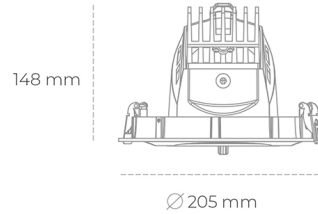

DOWNLIGHT QUNA A 930 21W 60° BLACK CRI97 ON/OFF

LED	COB
Light colour	3000 [K] CRI97
CRI	90
Led chip flux	2402 [lm]
Luminous flux	1921 [lm]
System power	21 [W]
Luminaire Efficiency	91 [lm/W]
Beam angle	60°
Controller	ON/OFF
MacAdam	3 SDCM

Downlight LED

LED downlight for drop ceiling installation. Aluminium housing. Glass cover included. Available in white, black and grey. Any RAL palette colour available on enquiry. Housing enables adjustment in two axis planes. Reflector beams available: 12°, 24°, 36° and 60°. Maximum power is 37W.

LUMINAIRE

Weight	1,5 [kg]
Protection rating IP , IK , class	IP 20, IK 3,
Luminaire colour	BLACK
Cover	Glass
Operating voltage	220-240V 50-60Hz

Note: All data are typical values. Tolerance of measurements +/-10% System features may change with product improvements due to technical advances.

OPTIONS

RAL colours on enquiry, honeycomb louver on enquiry, Casambi on enquiry, DALI on enquiry, Phase-cut dimming on enquiry.

Generated: 16.07.2024

+48 32 388 80 00

www.cora.pl
cora@cora.pl

Street: Ignatza Hakuby 18
41-914 Bytom, Polska