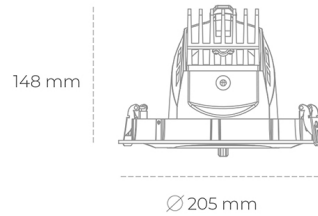

DOWNLIGHT QUNA A 935 25W 12° BLACK PREMIUM WHITE ON/OFF

Article number: N210-K0002-HE935-HA-Q12-ZC02_650-S7-###

LED	COB
Light colour	3500 [K] PREMIUM WHITE
CRI	90
Led chip flux	3777 [lm]
Luminous flux	3021 [lm]
System power	25 [W]
Luminaire Efficiency	121 [lm/W]
Beam angle	12°
Controller	ON/OFF
MacAdam	3 SDCM

Downlight LED

LED downlight for drop ceiling installation. Aluminium housing. Glass cover included. Available in white, black and grey. Any RAL palette colour available on enquiry. Housing enables adjustment in two axis planes. Reflector beams available: 12°, 24°, 36° and 60°. Maximum power is 37W.

LUMINAIRE

Weight	1,5 [kg]
Protection rating IP , IK , class	IP 20, IK 3,
Luminaire colour	BLACK
Cover	Glass
Operating voltage	220-240V 50-60Hz

Note: All data are typical values. Tolerance of measurements +/-10% System features may change with product improvements due to technical advances.