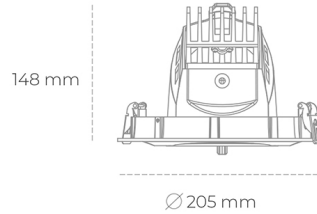

DOWNLIGHT QUNA A 935 14W 12° BLACK PREMIUM WHITE ON/OFF

LED	COB
Light colour	3500 [K] PREMIUM WHITE
CRI	90
Led chip flux	2131 [lm]
Luminous flux	1704 [lm]
System power	14 [W]
Luminaire Efficiency	122 [lm/W]
Beam angle	12°
Controller	ON/OFF
MacAdam	3 SDCM

Downlight LED

LED downlight for drop ceiling installation. Aluminium housing. Glass cover included. Available in white, black and grey. Any RAL palette colour available on enquiry. Housing enables adjustment in two axis planes. Reflector beams available: 12°, 24°, 36° and 60°. Maximum power is 37W.

LUMINAIRE

Weight	1,5 [kg]
Protection rating IP , IK , class	IP 20, IK 3,
Luminaire colour	BLACK
Cover	Glass
Operating voltage	220-240V 50-60Hz

Note: All data are typical values. Tolerance of measurements +/-10% System features may change with product improvements due to technical advances.

OPTIONS

RAL colours on enquiry, honeycomb louver on enquiry , Casambi on enquiry, DALI on enquiry, Phase-cut dimming on enquiry.

Generated: 16.07.2024

+48 32 388 80 00

www.cora.pl
cora@cora.pl

Street: Ignatza Hakuby 18
41-914 Bytom, Polska