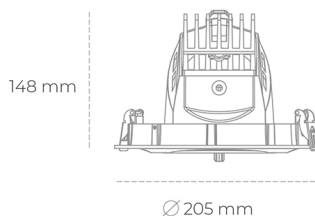

DOWNLIGHT QUNA A 957 25W 12° BLACK SPECIAL ON/OFF

LED	COB
Light colour	5700 [K] SPECIAL
CRI	90
Led chip flux	3255 [lm]
Luminous flux	2604 [lm]
System power	25 [W]
Luminaire Efficiency	104 [lm/W]
Beam angle	12°
Controller	ON/OFF
MacAdam	3 SDCM

Downlight LED

LED downlight for drop ceiling installation. Aluminium housing. Glass cover included. Available in white, black and grey. Any RAL palette colour available on enquiry. Housing enables adjustment in two axis planes. Reflector beams available: 12°, 24°, 36° and 60°. Maximum power is 37W.

LUMINAIRE

Weight	1,5 [kg]
Protection rating IP , IK , class	IP 20, IK 3,
Luminaire colour	BLACK
Cover	Glass
Operating voltage	220-240V 50-60Hz

Note: All data are typical values. Tolerance of measurements +/-10% System features may change with product improvements due to technical advances.

OPTIONS

RAL colours on enquiry, honeycomb louver on enquiry, Casambi on enquiry, DALI on enquiry, Phase-cut dimming on enquiry.

Generated: 16.07.2024

+48 32 388 80 00

www.cora.pl
cora@cora.pl

Street: Ignatza Hakuby 18
41-914 Bytom, Polska